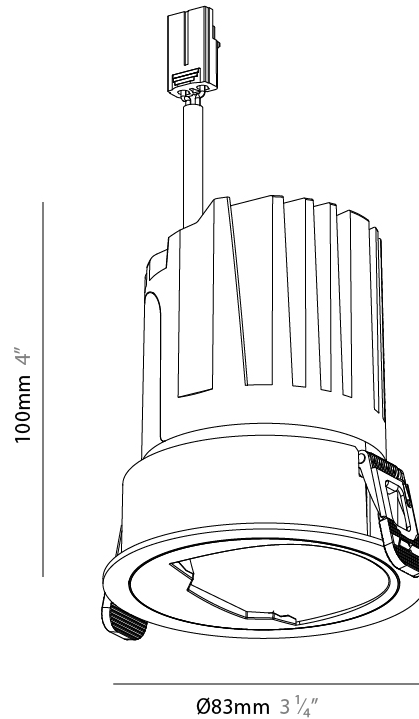

GENERAL

Series: Bioniq Evo Round Wallwash
Partner: Prolicht
Division: Architectural
Installation: Recessed
Product Type: Wallwash
Mounting Location: Ceiling
Light Distribution: Adjustable / Asymmetric

PHYSICAL

Shape: Round
Diameter (mm): 83
Diameter (in): 3 1/4
Height (mm): 100
Depth (mm): 105
Height (in): 4
Depth (in): 4 1/8
Ceiling Thickness (mm): 2 - 15
Ceiling Thickness (in): 1/16 - 9/16
Weight (kg): 0.2
Fixture Finish: SSR / BKV / CWI / CRY / HAB / UFT / ITA / RUA / FTG / MYG / LOD / PUS / FRO / FUP / KIA / POP / BLS / SPG / MEY / GOH / CHC / COM / ABZ / JAG / OBR / MOS / ROR
Fixture Material: Extruded Aluminum
Cut-out Measurements: Ø 75mm/2 15/16"

ELECTRICAL

Lamp Type: LED (Zhaga Standard)
Input Wattage (W): 12.3
Total Output Wattage (W): 10.9
Dimming: Non-dimming / DALI Dimming / MATTER Dimming
Driver Included: No
Driver Location: Remote
Driver Type: Constant Current - Universal
Driver Class: Class 2
Constant Current (mA): 350mA
Upon Request: 0-10V Dimming / Phase Dimming

LED

Color Temperature (°K): 2700-6500 Tunable White
Max. Delivered Lumen (lm): Max 869
Nominal Lumen (lm): Max 1495
CRI: >90 CRI
Efficiency (%): 70.6
Lamp Life (hrs): 50000

OPTICAL

Adjustability: Rotational 350° / Tilt 30°

RATINGS AND CERTIFICATIONS

Certified By: Certified for North American Standards
IP rating: IP65
Glare Rating: ≤ 10