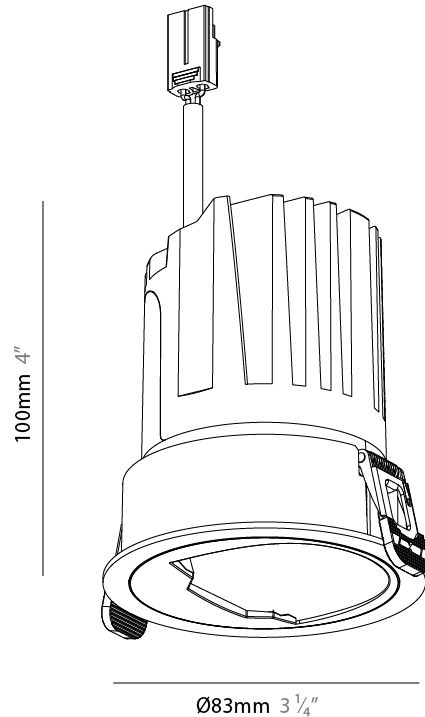

GENERAL

Series: Bioniq Evo Round Wallwash
Partner: Prolicht
Division: Architectural
Installation: Recessed
Product Type: Wallwash
Mounting Location: Ceiling
Light Distribution: Adjustable / Asymmetric

PHYSICAL

Shape: Round
Diameter (mm): 83
Diameter (in): 3 1/4
Height (mm): 100
Depth (mm): 105
Height (in): 4
Depth (in): 4 1/8
Ceiling Thickness (mm): 2 - 15
Ceiling Thickness (in): 1/16 - 9/16
Weight (kg): 0.2
Fixture Finish: [BLK / WHI](#)
Fixture Material: Extruded Aluminum
Cut-out Measurements: Ø 75mm/2 15/16"

ELECTRICAL

Lamp Type: LED (Zhaga Standard)
Input Wattage (W): 12.3
Total Output Wattage (W): 10.9
Dimming: Non-dimming / DALI Dimming / MATTER Dimming
Driver Included: No
Driver Location: Remote
Driver Type: Constant Current - Universal
Driver Class: Class 2
Constant Current (MA): 350mA
Upon Request: 0-10V Dimming / Phase Dimming

LED

Color Temperature (°K): [2700-6500 Tunable White](#)
Max. Delivered Lumen (lm): Max 869
Nominal Lumen (lm): Max 1495
CRI: >90 CRI
Efficiency (%): 70.6
Lamp Life (hrs): 50000

OPTICAL

Adjustability: Rotational 350° / Tilt 30°

RATINGS AND CERTIFICATIONS

Certified By: Certified for North American Standards
IP rating: IP65
Glare Rating: ≤ 10